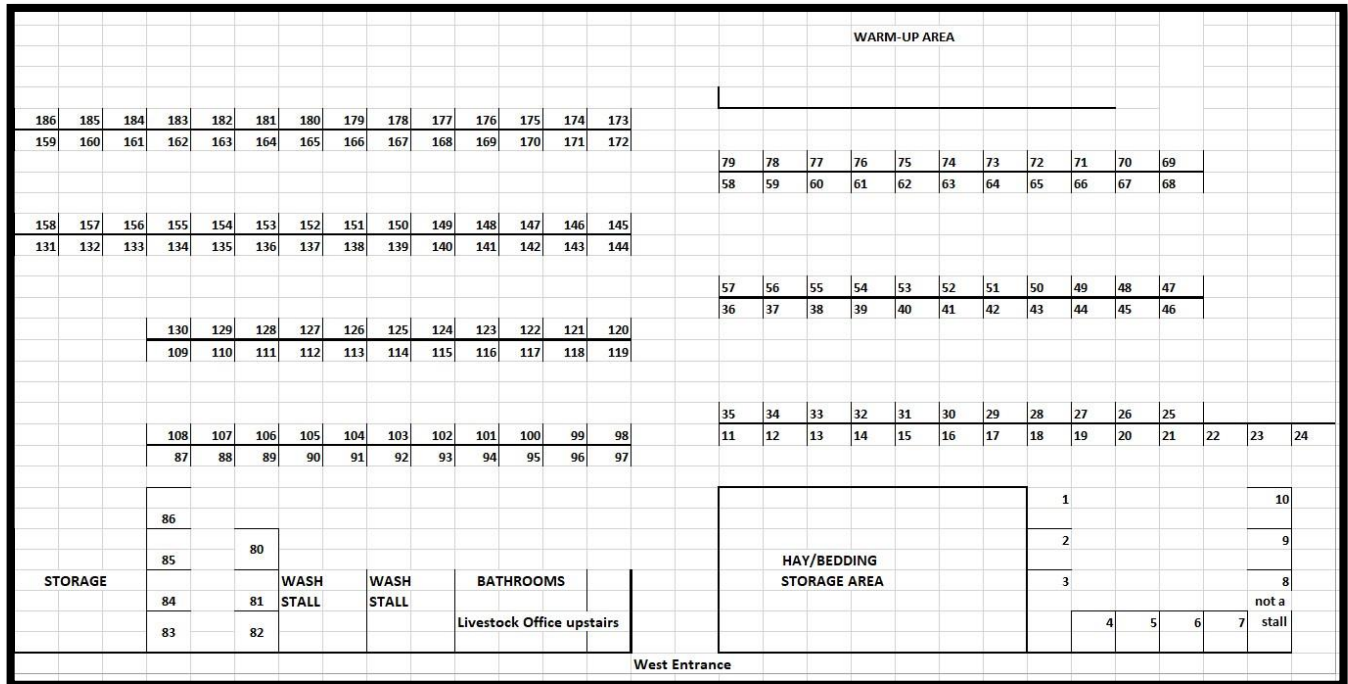

Muth	Addison	701-400-3652	131
Myers	Tucker	307-461-1246	66
Nehring	Corey Jo	701-748-6850	186
Northrop	Nyxie	701-876-9901	1, 2, 3
Peterson	TC	701-498-9373	132, 133, 134
Redlin	Cale	701-368-2079	72, 73
Riehl	Lauren	701-226-6136	92, 93, 94, 95
Roshau	Carlee	701-426-9066	14, 15, 16, 17
Rossow	Jocely & Tyler	701-595-1729	28, 29, 30
Rotenberger	Riggs	701-449-9553	153, 154, 155
Sackman	Autumn	701-290-9882	176, 177
Sorenson	Stran & Kally	701-570-6407	96, 97 (306,307,308,309 - so. Bldg.)
Steidler	Adrian	701-527-4357	103, 104
Turbiville	Tucker	701-440-0207	36, 37, 38, 39
Varty	Alexa	701-833-7121	84, 85, 86
Vollmer	Callie	701-220-4768	60, 61
Waagen	Adam	701-480-9164	161
Wagner	Kathryn & Brooklynn	406-422-8904	80, 81, 82
Wagoner	Zoey	701-260-6236	87, 88, 89
Weinberger	Skye	701-220-4154	120, 143, 144
Weinberger	Sydney	701-527-0087	58, 59
Wolla	Allie	701-641-8007	20, 21, 22