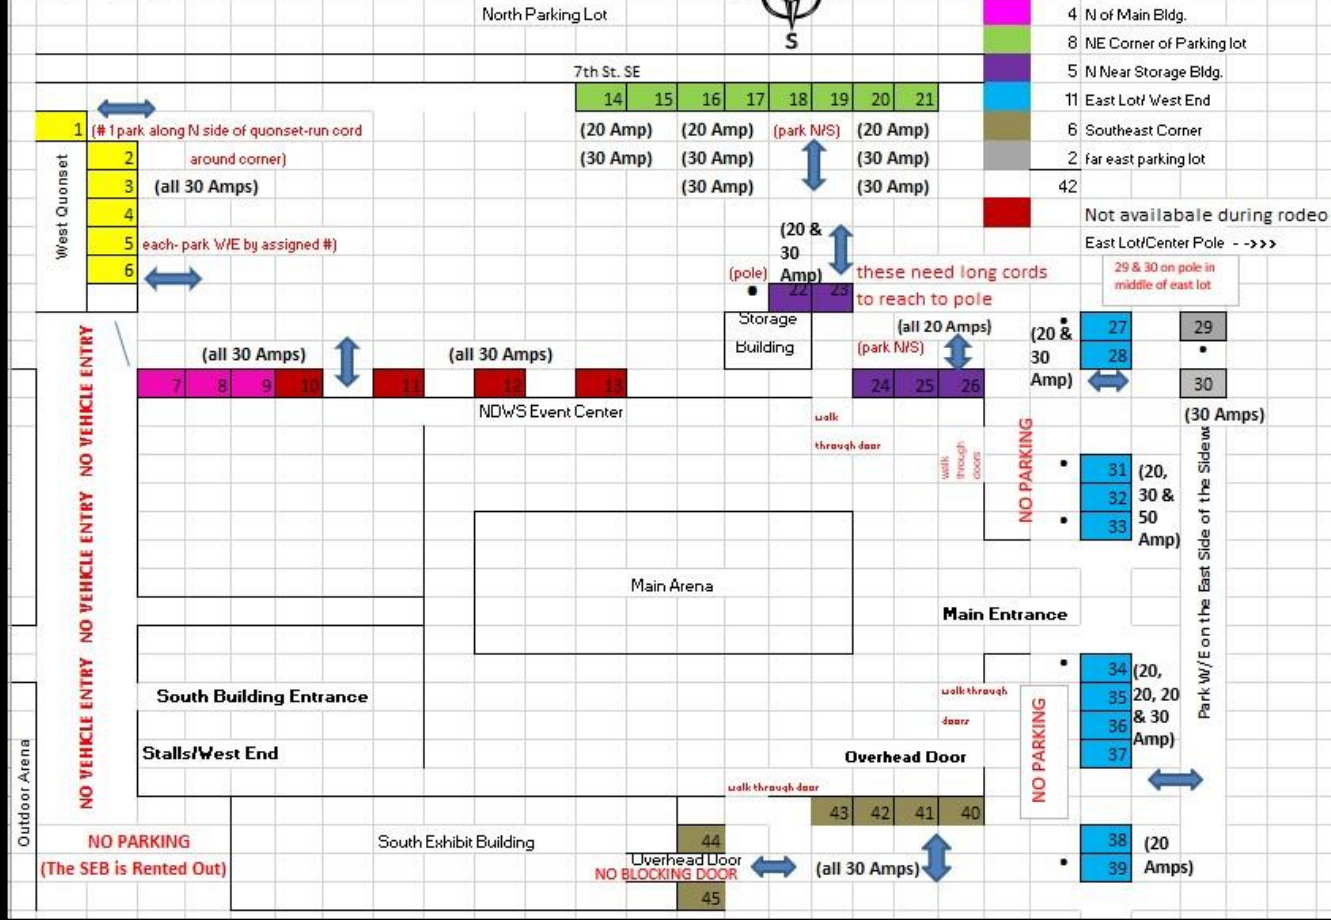

Camping Locations for NDWS w/Amperage

Color	Spaces Available:
	6 By West Quonset
	4 N of Main Bldg.
	8 NE Corner of Parking lot
	5 N Near Storage Bldg.
	11 East Lot/ West End
	6 Southeast Corner
	2 far east parking lot
	42
	Not available during rodeo
	East Lot/Center Pole -->>>
	29 & 30 on pole in middle of east lot